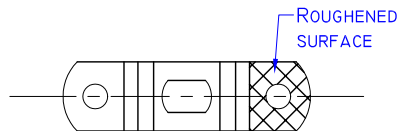

THREADED HOLE M5

SCREW M5x14  
SLOTTED CHEESE  
HEAD WITH POZIDRIV