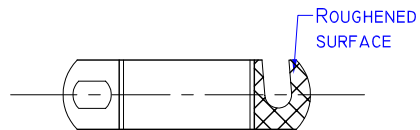

THREADED HOLE M5

SCREW M5x14  
SLOTTED CHEESE  
HEAD WITH POZIDRIV