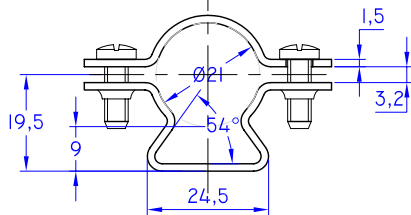

THREADED HOLE M5

SCREW M5x14  
SLOTTED CHEESE  
HEAD WITH POZIDRIV